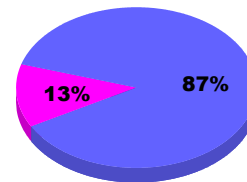

YTD Status Quo Clubs 2011-2012

Status Quo Clubs Compared to Status Quo Members

Legend: Status Quo Clubs (Cyan), Total Status Quo Members (Green)

MEMBERSHIP

Membership Results
2011-2012

Membership
2010-2011

Month	Net Memb Goal	Actual New Memb	Actual Dropped Memb	Gain/Loss of Memb	Gain/Loss of Memb
Jul/Aug/Sep		0	0	0	0
Totals		0	0	0	0

Membership Results 2011-2012

Goal, New, Dropped, Gain/Loss

Legend: Goal (Cyan), Actual (Green), Dropped (Yellow), Gain Loss (Purple)

Comparison of Membership Gain/Loss

Current Year Compared to the Previous Year

Legend: Current Year (Cyan), Previous Year (Green)

Gender Comparison 2011-2012

Jul/Aug/Sep

Legend: Male (Blue), Female (Purple)