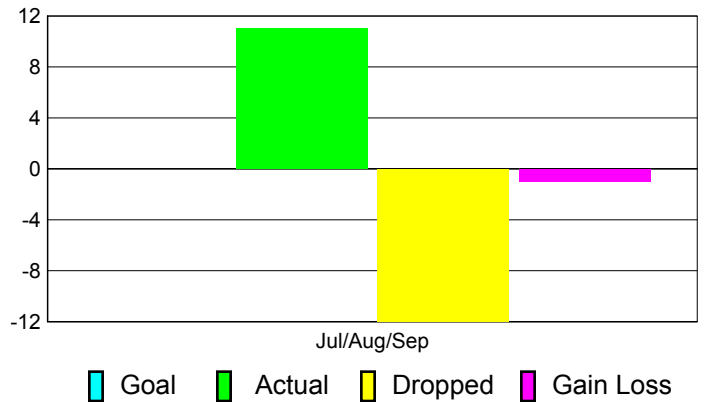

Membership Results 2011-2012

Goal, New, Dropped, Gain/Loss