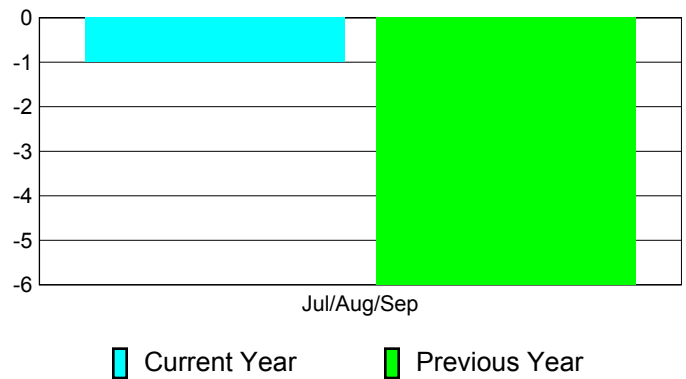

Comparison of Membership Gain/Loss

Current Year Compared to the Previous Year