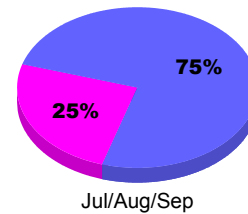

Membership Results
2011-2012

Membership
2010-2011

Month	Net Memb Goal	Actual New Memb	Actual Dropped Memb	Gain/Loss of Memb	Gain/Loss of Memb
Jul/Aug/Sep		11	-12	-1	-6
Totals		11	-12	-1	-6

Membership Results 2011-2012

Goal, New, Dropped, Gain/Loss

Comparison of Membership Gain/Loss

Current Year Compared to the Previous Year

Gender Comparison 2011-2012

Male Female

2011-2012 GMT Reports for District (or Undistricted) **District 105BN ISLE OF MAN**

GMT: **Open**

Location: **ISLE OF MAN**

GMT CA: **4**

CLUBS

Club Results
2011-2012

Clubs
2010-2011

Month	New Club Goal	Actual New Clubs	Actual Dropped Clubs	Gain/Loss of Clubs	Gain/Loss of Clubs
Jul/Aug/Sep		0	0	0	0
Totals		0	0	0	0